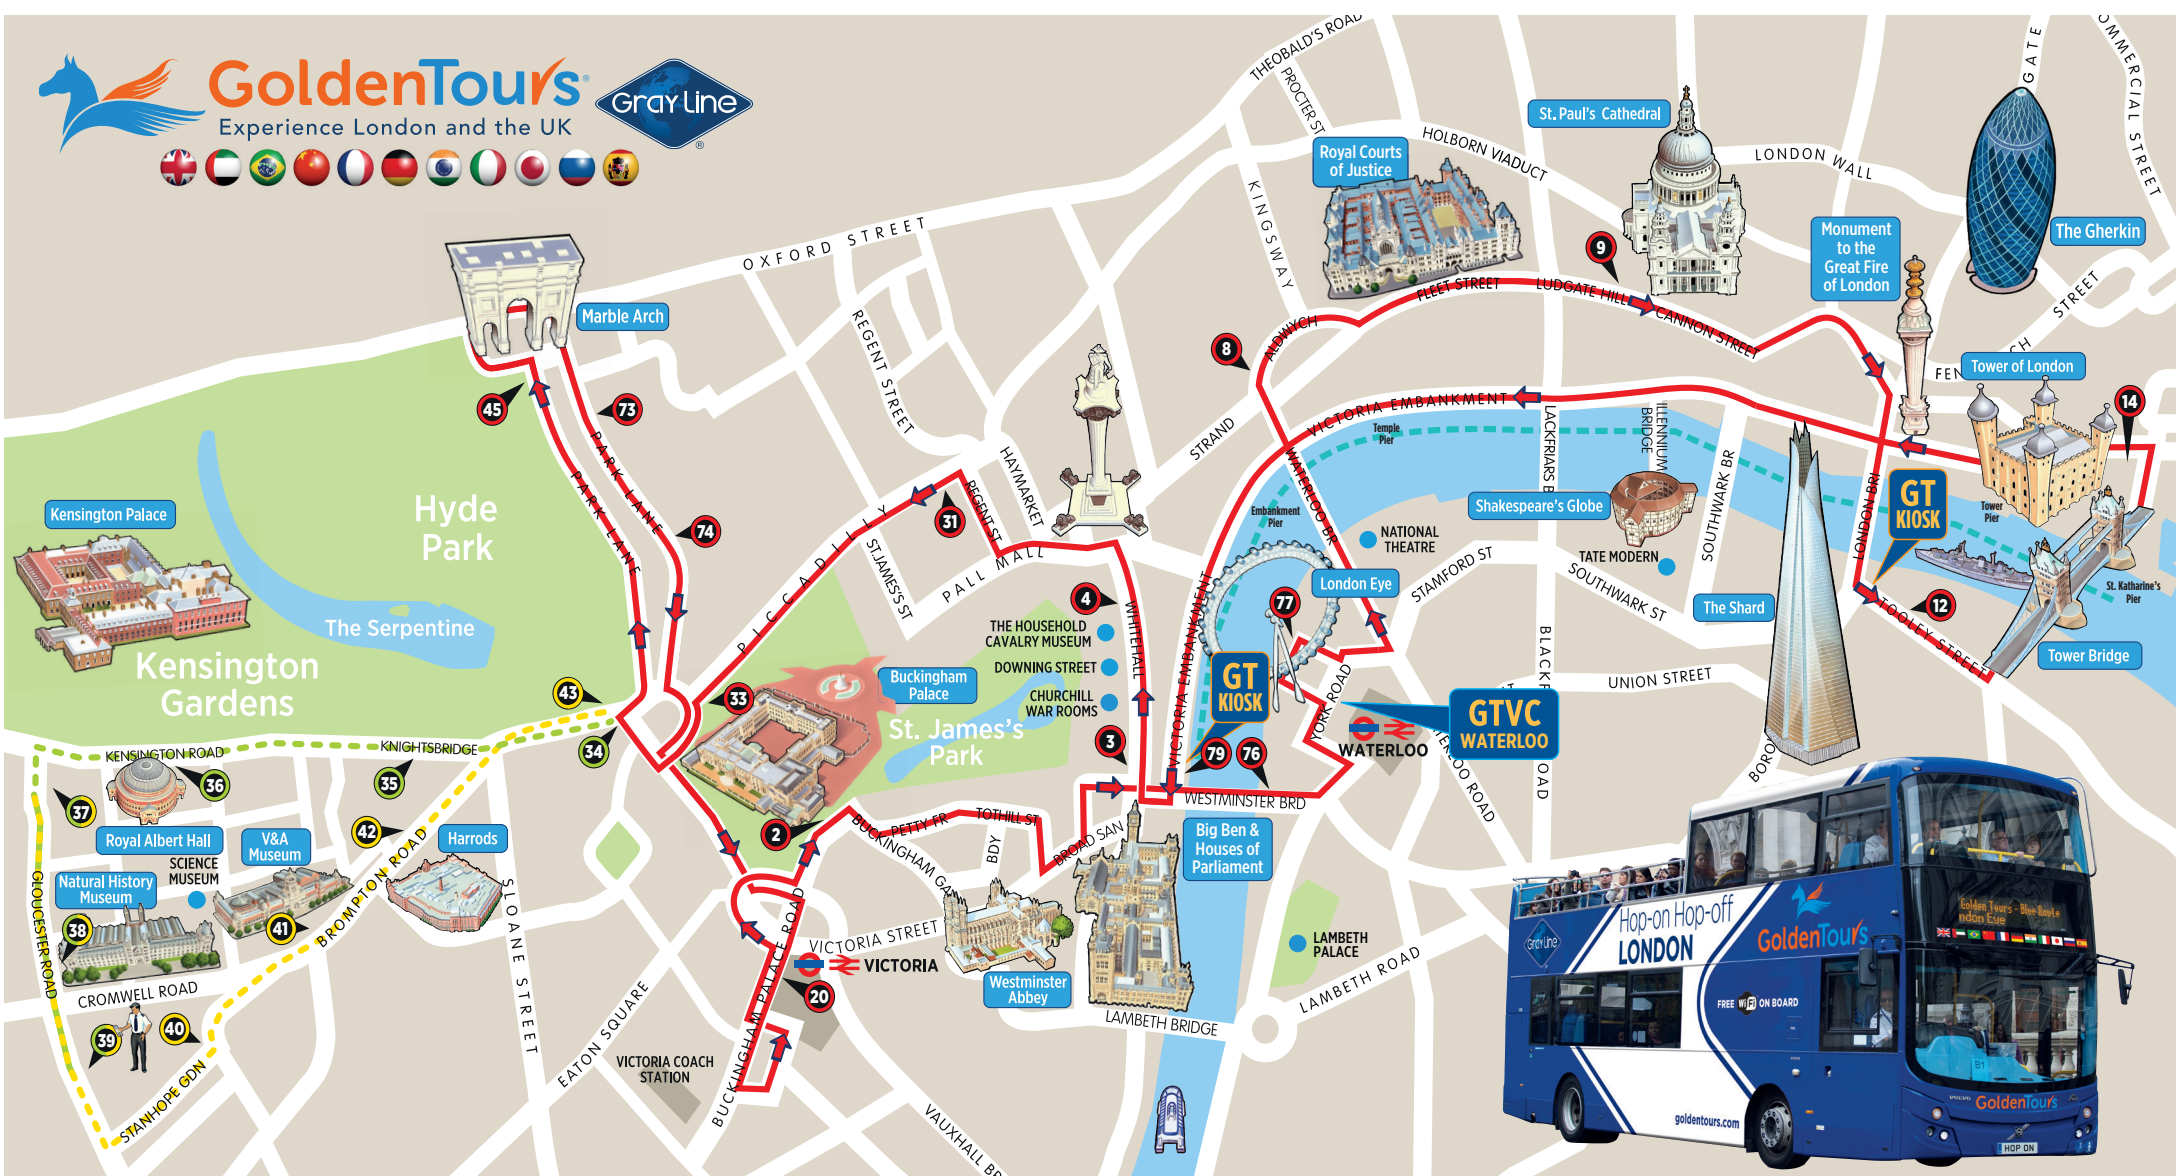

GoldenTours

Experience London and the UK

| Stop | Route | Stop & Attractions | First Bus | Last Loop |
|------|-------|---|-----------|-----------|
| 2 | | Buckingham Palace, Buckingham Gate, Tourist Bus Stop | 09:47 | 15:47 |
| 3 | | Parliament Square, Parliament Street, outside HM Treasury, Bus Stop C | 10:51 | 14:51 |
| 4 | | Whitehall, Horse Guards Parade, Tourist Bus Stop | 10:54 | 14:54 |
| 8 | | Covent Garden, Aldwych, Outside No.1, Tourist Bus Stop | 10:05 | 14:05 |
| 9 | | St. Paul's Cathedral, Ludgate Hill, Tourist Bus Stop | 10:15 | 14:15 |
| 12 | | Tooley Street, London Bridge Station, Hay's Galleria, Bus Stop H | 10:29 | 14:29 |
| 14 | | Tower of London, Tower Hill, Opposite. Tower Hill Stn, Tourist Bus Stop | 10:36 | 14:36 |
| 20 | | Victoria Stn, Buckingham Palace Rd, Outside Thistle Hotel, Bus Stop Z5 | 09:37 | 15:27 |
| 31 | | Piccadilly Circus, Piccadilly, Bus Stop S | 10:59 | 14:59 |
| 33 | | Hyde Park Corner, Piccadilly, Tourist Bus Stop | 11:07 | 15:07 |
| 45 | | Speaker's Corner, Marble Arch, Park Lane, Tourist Bus Stop | 11:14 | 15:14 |

Evening Drop-off Service

| Stop | Route | Stop & Attractions | First Bus | Last Loop |
|------|-------|---|-----------|-----------|
| 34 | | Knightsbridge, Lanesborough Hotel. Coach Stop I3 | 17:41 | N/A |
| 35 | | Knightsbridge, Outside Park Mansions, Stop KE | 17:45 | N/A |
| 36 | | Royal Albert Hall, Kensington Gore, Coach Stop K3 | 17:49 | N/A |
| 37 | | Kensington Palace, Palace Gate, South of Kensington Rd, Bus Stop RP | 17:52 | N/A |
| 38 | | Kensington Plaza Hotel, Gloucester Road, Bus Stop GZ | 17:55 | N/A |
| 39 | | Gloucester Rd Stn, Gloucester Rd, South of Cromwell Rd, Bus Stop | 17:58 | N/A |